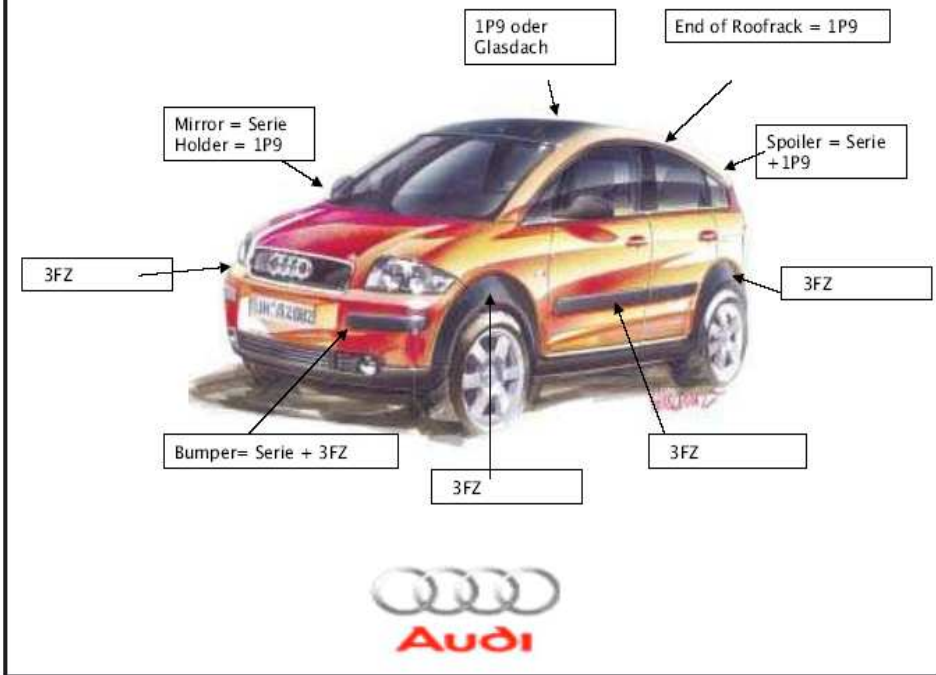

SPECIAL SERIES / SONDERMODELLE

A2 COLOUR.STORM